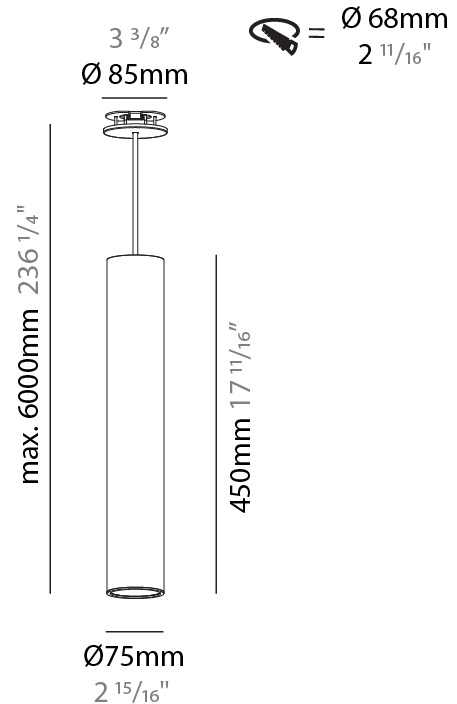

PHYSICAL

Shape: Cylinder
Diameter (mm): 75
Diameter (in): 2 15/16
Height (mm): 450
Height (in): 17 11/16
Max. Overall Height (mm): 2450
Max. Overall Height (in): 96 7/16
Light Distribution: Downlight
Diffuser: Shine Ring 0-6
Fixture Finish: SSR / BKV / CWI / CRY / HAB / UFT / ITA / RUA / FTG / MYG / LOD / PUS / FRO / FUP / KIA / POP / BLS / SPG / MEY / GOH / GUM / CHC / COM / ABZ / JAG / OBR / MOS / ROR
Fixture Material: Aluminum
Cable Details: 2000mm / 6000mm Cable in White / Black / Orange / Red
Cut-out Measurements: 68mm / 2 11/16"

ELECTRICAL

Lamp Type: LED (Zhaga Standard)
Input Wattage (W): 20
Total Output Wattage (W): 18.2
Dimming: Non-Dimming / Phase Dimming (120vac Only)
Driver Included: Yes
Driver Location: Integrated
Driver Type: Constant Current - Universal
Driver Class: Class 2
Input Voltage (V): 120 - 277
Constant Current (MA): 500
Upon Request: (Not included - see components) Remote: 0-10Vdc dimming

LED

Number of LEDs: 1
Color Temperature (°K): 2700 / 3000 / 4000
Max. Delivered Lumen (lm): 1512 / 1568 / 1680
Nominal Lumen (lm): 1782 / 1848 / 1981
CRI: >90 CRI
Lamp Life (hrs): 50000
Upon Request: ***3500K available in minimum quantities (larger quantities upon request)

OPTICAL

Reflector°: 18 / 36 / 52

RATINGS AND CERTIFICATIONS

Certified By: Certified for North American Standards
IP rating: IP20